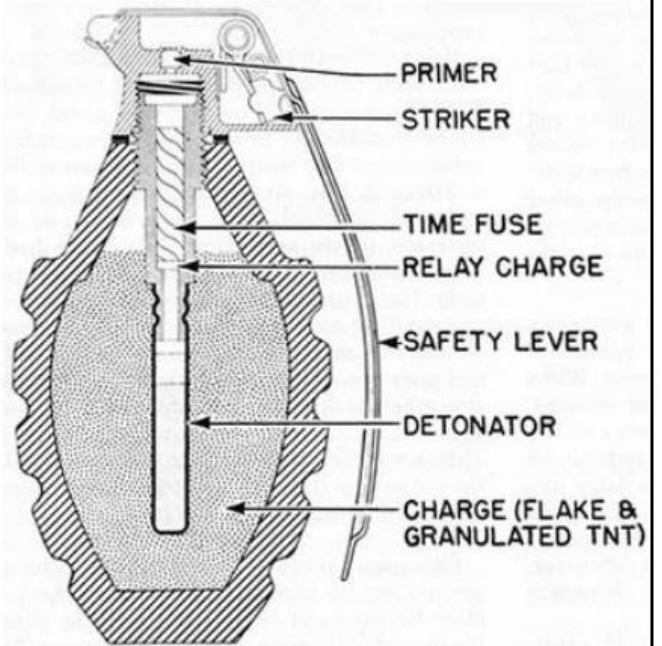

Mk II Grenade

Specifications

Description	Segmented lemon-shaped body with safety lever	Function	Anti-Personnel (Fragmentation)
Dimensions	114mm x 57mm (4.5" x 2.3")	Activation by	Time fuze
Material	Iron	Variations	Optional gas check baseplate and rod for use as a Rifle Grenade