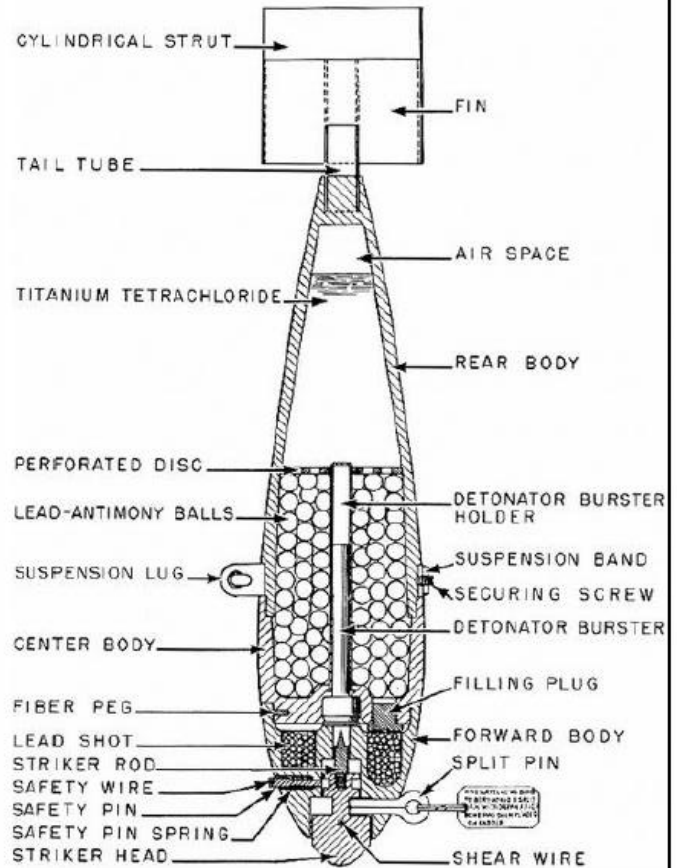

## 8.5lb Practice Bomb

## Specifications

Description	Function	Activation by	Variations
Pear shaped with single suspension lug and ring-bound four-fin tail	Training (Smoke or Flash)		
<b>Dimensions</b> Total 406mm x 76mm (16" x 3") Body 305mm x 76mm (12" x 3")	Impact fuze		
<b>Material</b> Bakelite body, sheet metal tail			-