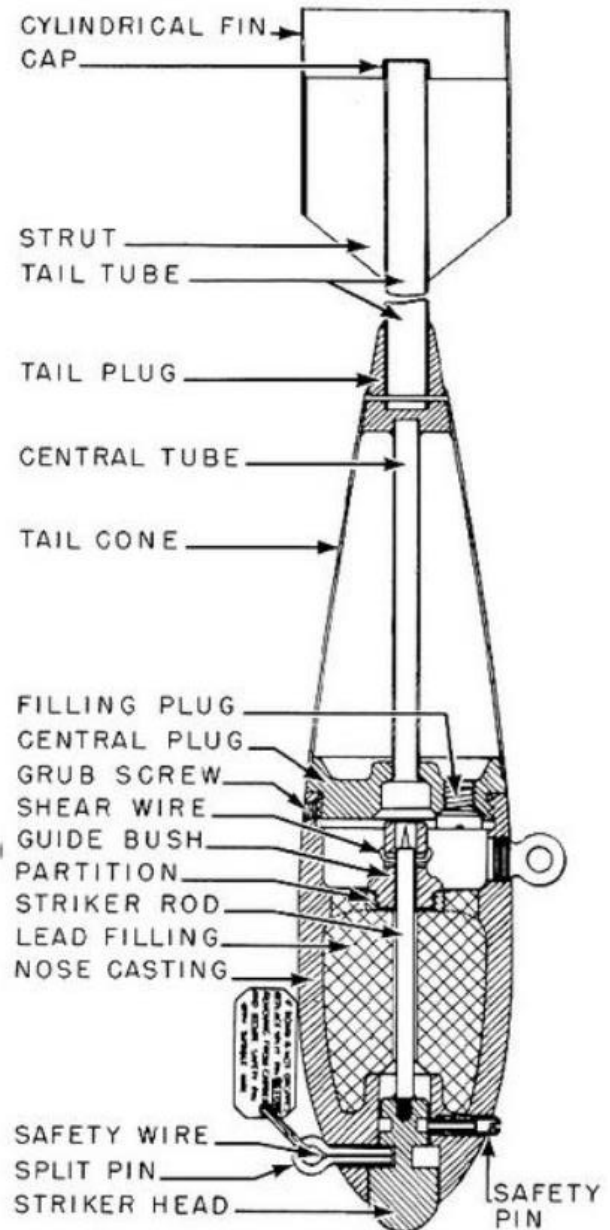

11.5lb Practice Bomb

Specifications

Description	Pear shaped with single suspension lug and ring-bound four-fin tail	Function	Training (Smoke or Flash)
Dimensions	Total 457mm x 76mm (18" x 3") Body 178mm x 76mm (7" x 3")	Activation by	Impact fuze
Material	Steel body, sheet metal tail	Variations	Variants with thicker tails or Bakelite construction