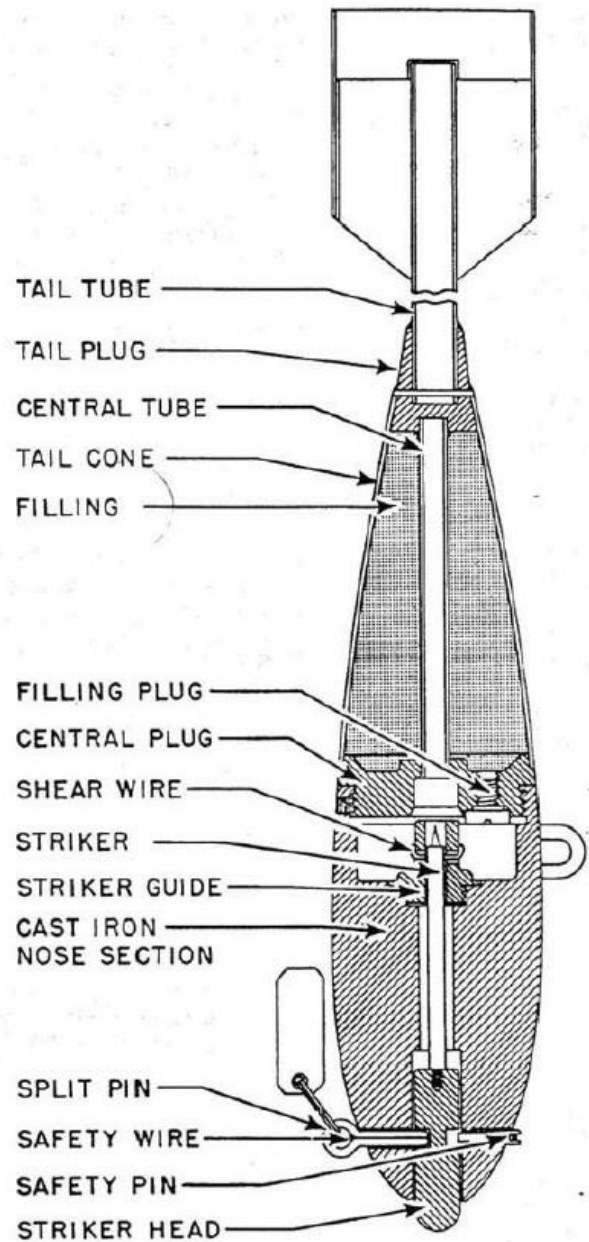

25lb Practice Bomb

Specifications

Description	Pear shaped with single suspension lug and ring-bound four-fin tail	Function	Training (Smoke or Flash)
Dimensions	Total 559mm x 102mm (22" x 4") Body 229mm x 102mm (9" x 4")	Activation by	Impact fuze
Material	Iron nose, sheet metal tail	Variations	-