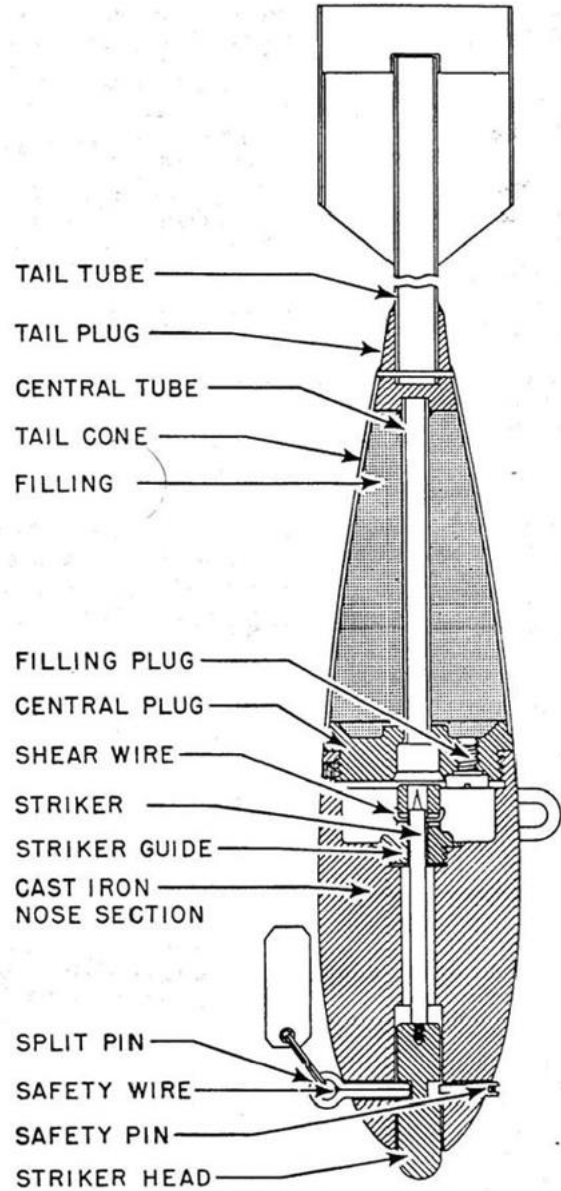

### 25lb Practice Bomb

### Specifications

<b>Description</b>	Pear shaped with single suspension lug and ring-bound four-fin tail	<b>Function</b>	Training (Smoke or Flash)
<b>Dimensions</b>	<b>Total</b> 559mm x 102mm (22" x 4") <b>Body</b> 229mm x 102mm (9" x 4")	<b>Activation by</b>	Impact fuze
<b>Material</b>	Iron nose, sheet metal tail	<b>Variations</b>	-